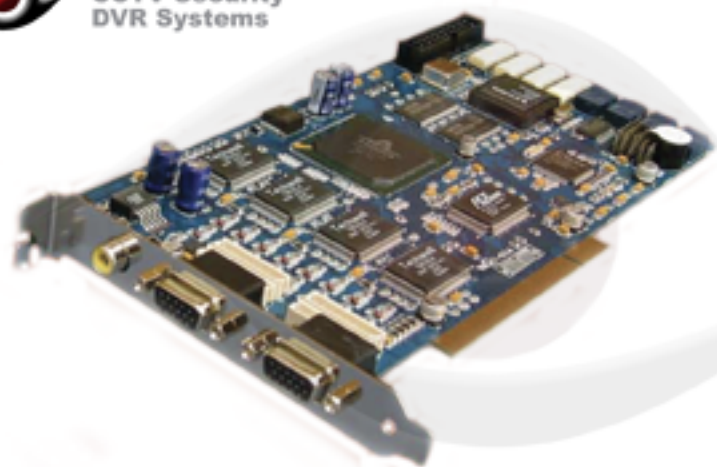

TEKEYES

Video Surveillance
CCTV Security
DVR Systems

LIVEVIEW 16 CHANNEL PROFESSIONAL HYBRID H.264 CAPTURE CARD

TE-12016HL