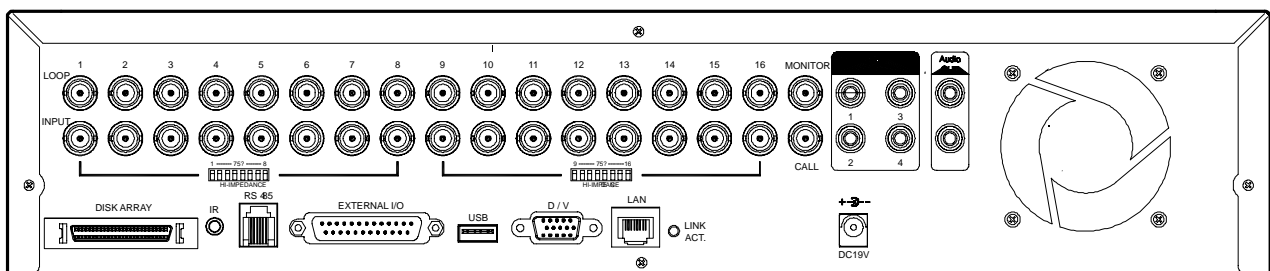

REAR PANEL

SPECIFICATION

SPECIFICATION	787D
Video System	NTSC / PAL (switch able)
Video Compression Format	MPEG 4
Video Input	Composite video signal 1 Vp-p 750 BNC
Video Output	Main Monitor Output: Composite video signal 1 Vp-p 750 BNC Call Monitor Output: Composite video signal 1 Vp-p 750 BNC
Video Loop Out	Composite video signal 1 Vp-p 750 BNC